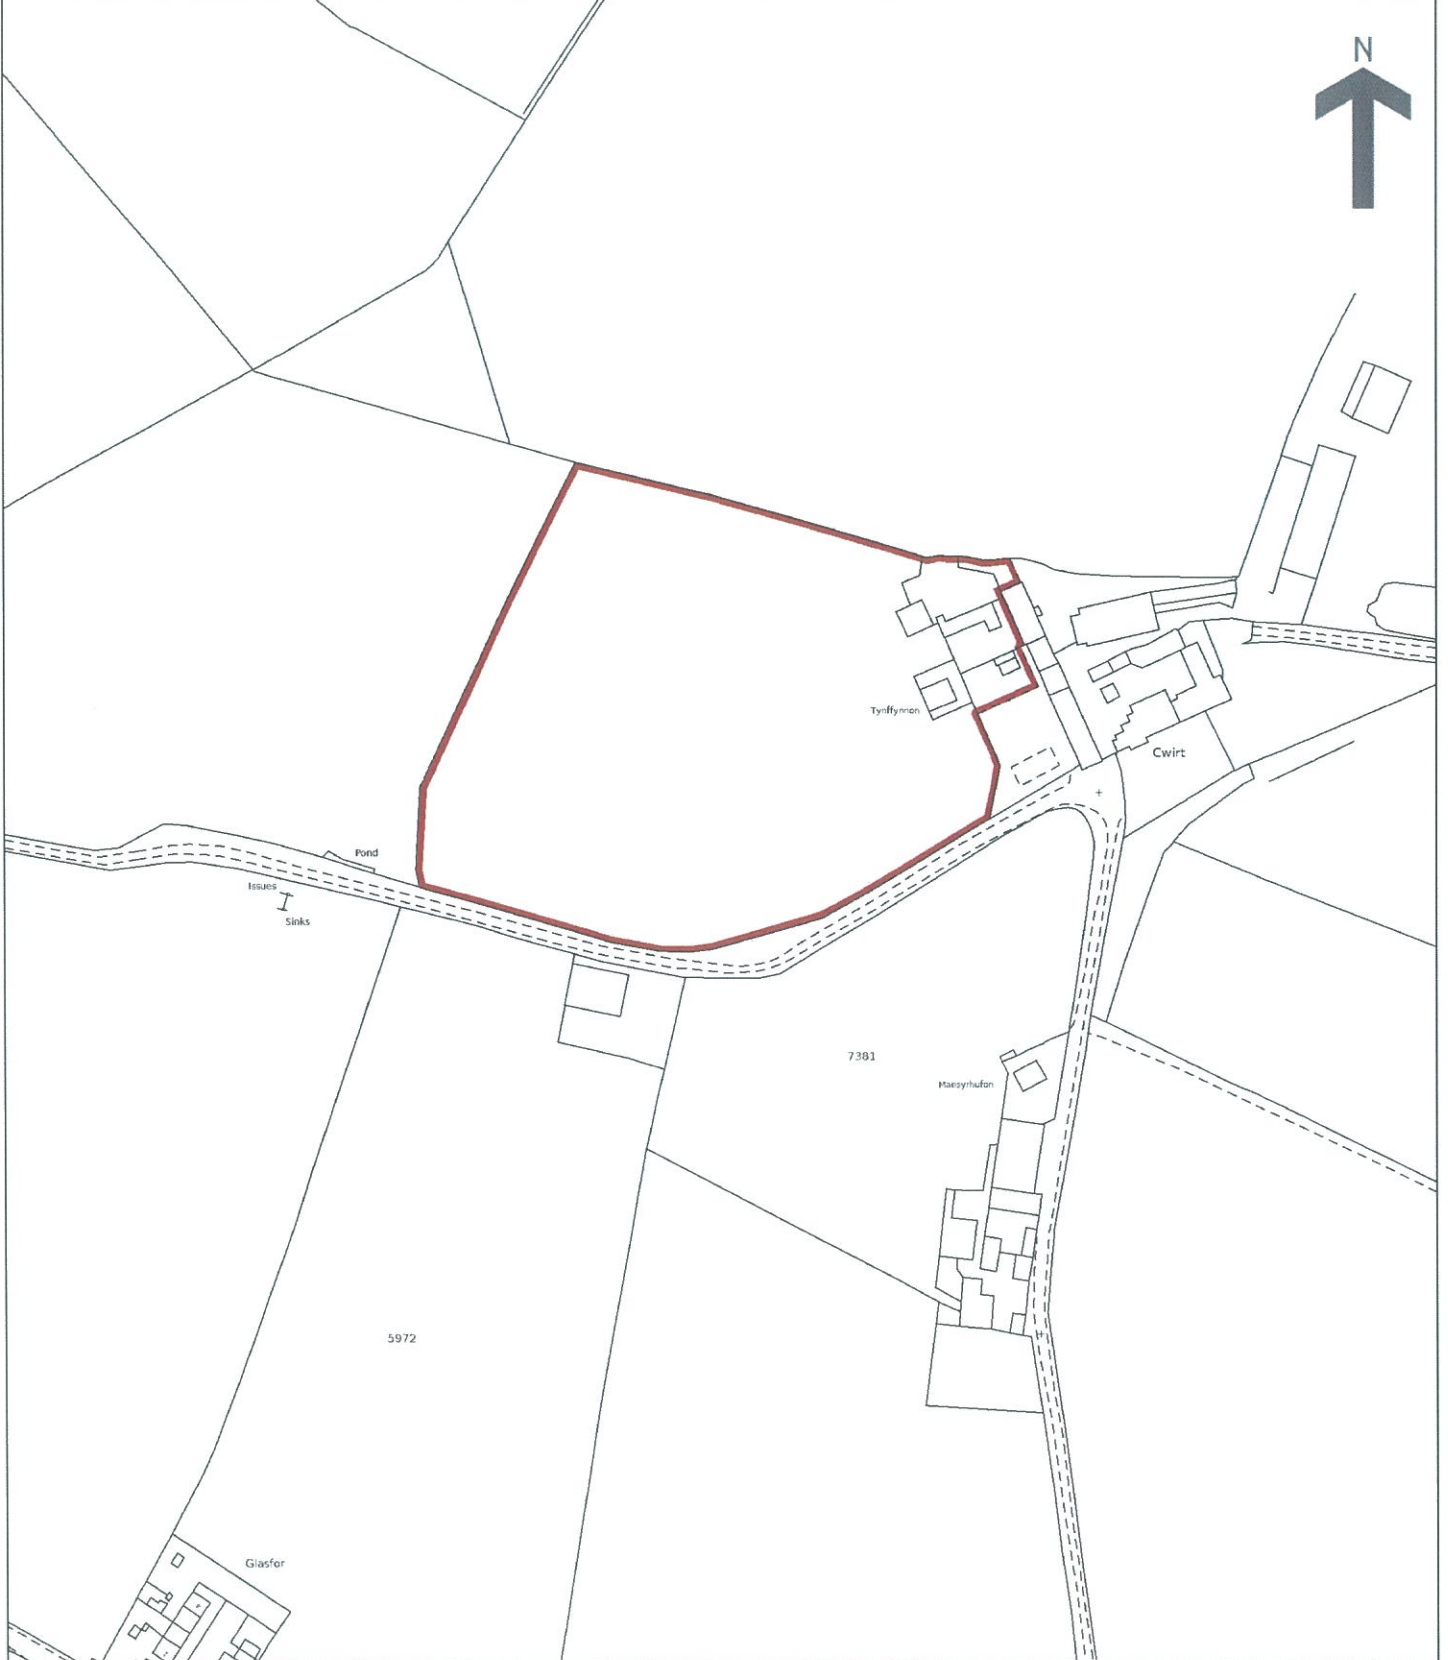

HM Land Registry
Official copy of
title plan

Title number **CYM307049**
Ordnance Survey map reference **SH4564NE**
Scale **1:2500**
Administrative area **Isle of Anglesey / Ynys Môn**

©Crown Copyright. Produced by HM Land Registry. Reproduction in whole or in part is prohibited without the prior written permission of Ordnance Survey. Licence Number 100026314