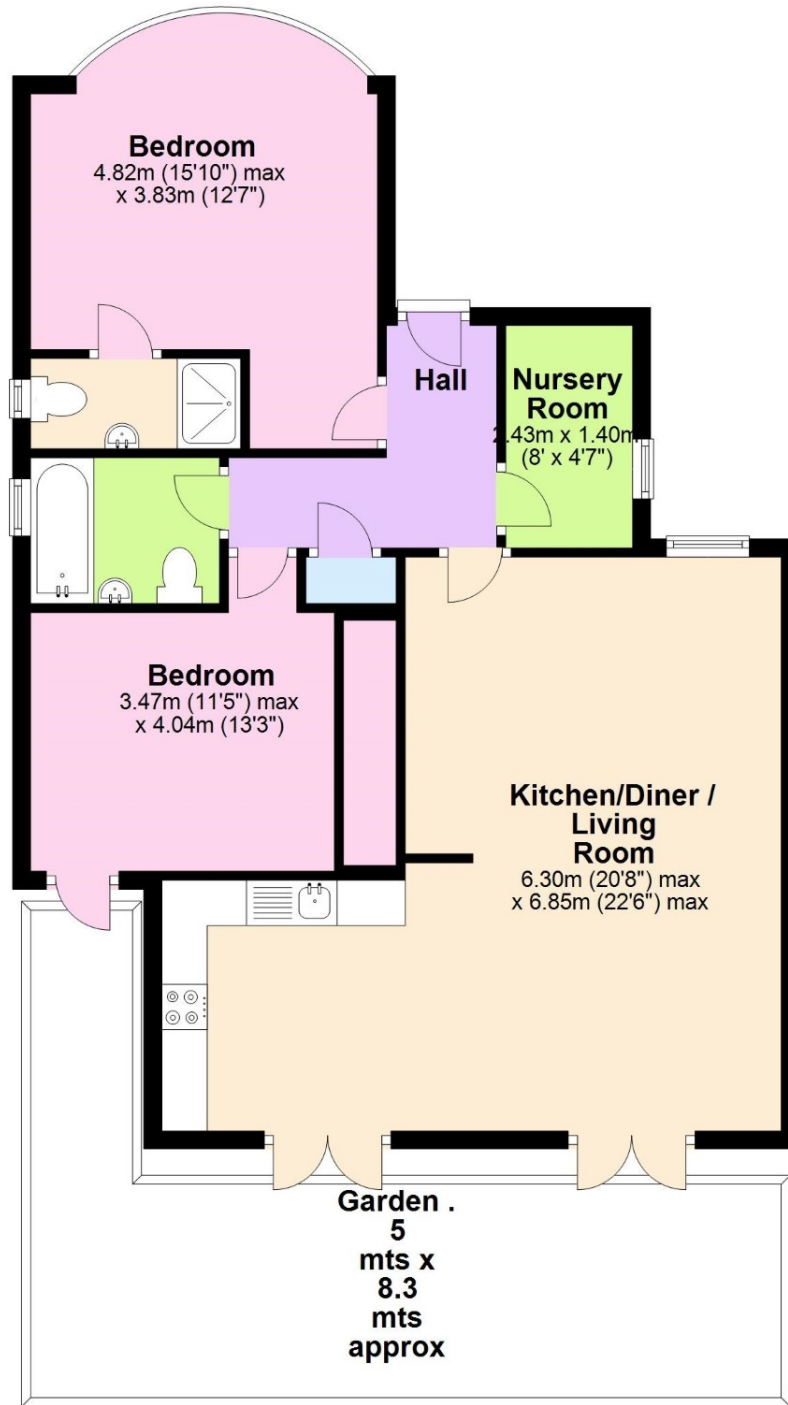

Approx. 98.9 sq. metres (1064.4 sq. feet)

Total area: approx. 98.9 sq. metres (1064.4 sq. feet)

While every effort is made to ensure the accuracy of this plan, all measurements are approximate and no responsibility can be taken for any errors.  
Plan produced using PlanUp.