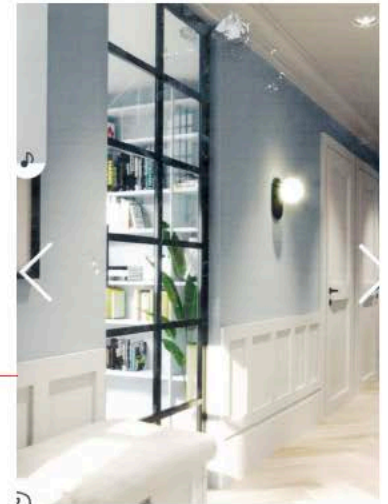

Seating Return & Round Table

Corner Seating and Pendant Light

Glass pocket door opening

- KITCHEN DESIGN TO BE FINALISED WITH KITCHEN SUPPLIER
- ALL INTERIOR DOORS FULL HEIGHT

Glass pocket door opening and panelling