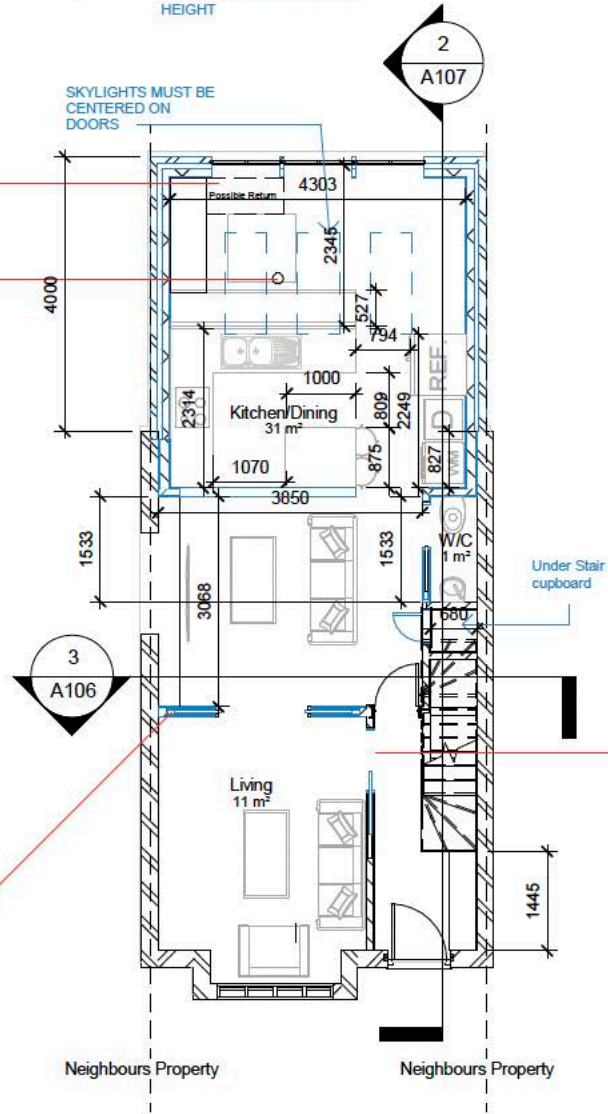

Seating Return & Round Table

Corner Seating and Pendant Light

Glass pocket door opening

- KITCHEN DESIGN TO BE FINALISED WITH KITCHEN SUPPLIER
- ALL INTERIOR DOORS FULL HEIGHT

Glass pocket door opening and panelling

2 00 - Proposed
1 : 100