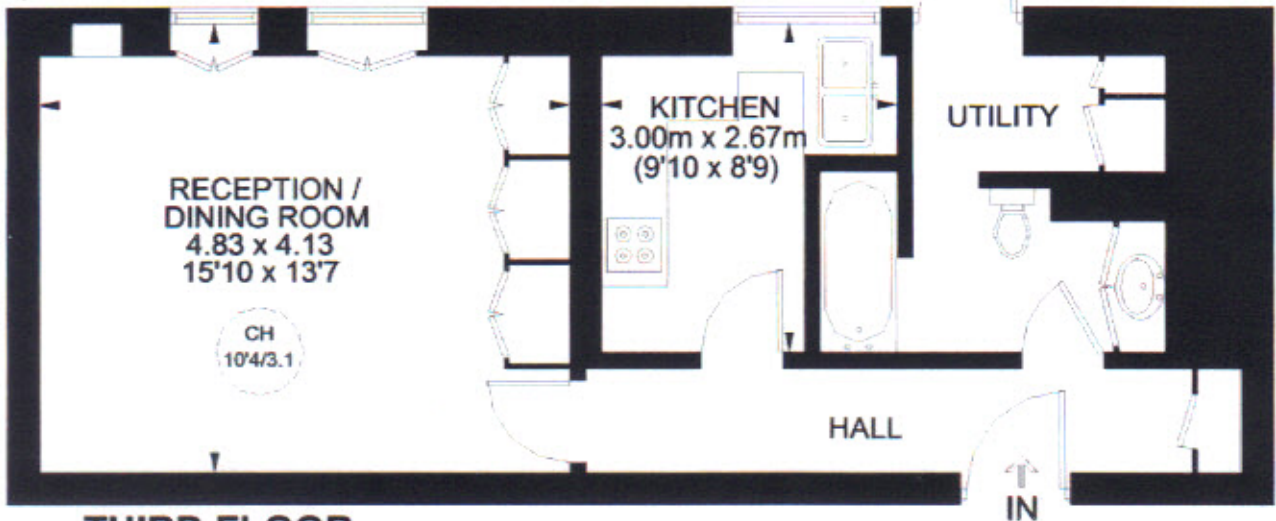

# BERKELEY HOUSE

## THIRD FLOOR

 - CEILING HEIGHT

APPROXIMATE GROSS INTERNAL AREA  
443 SQ. FT. (41.2 SQ. M.)