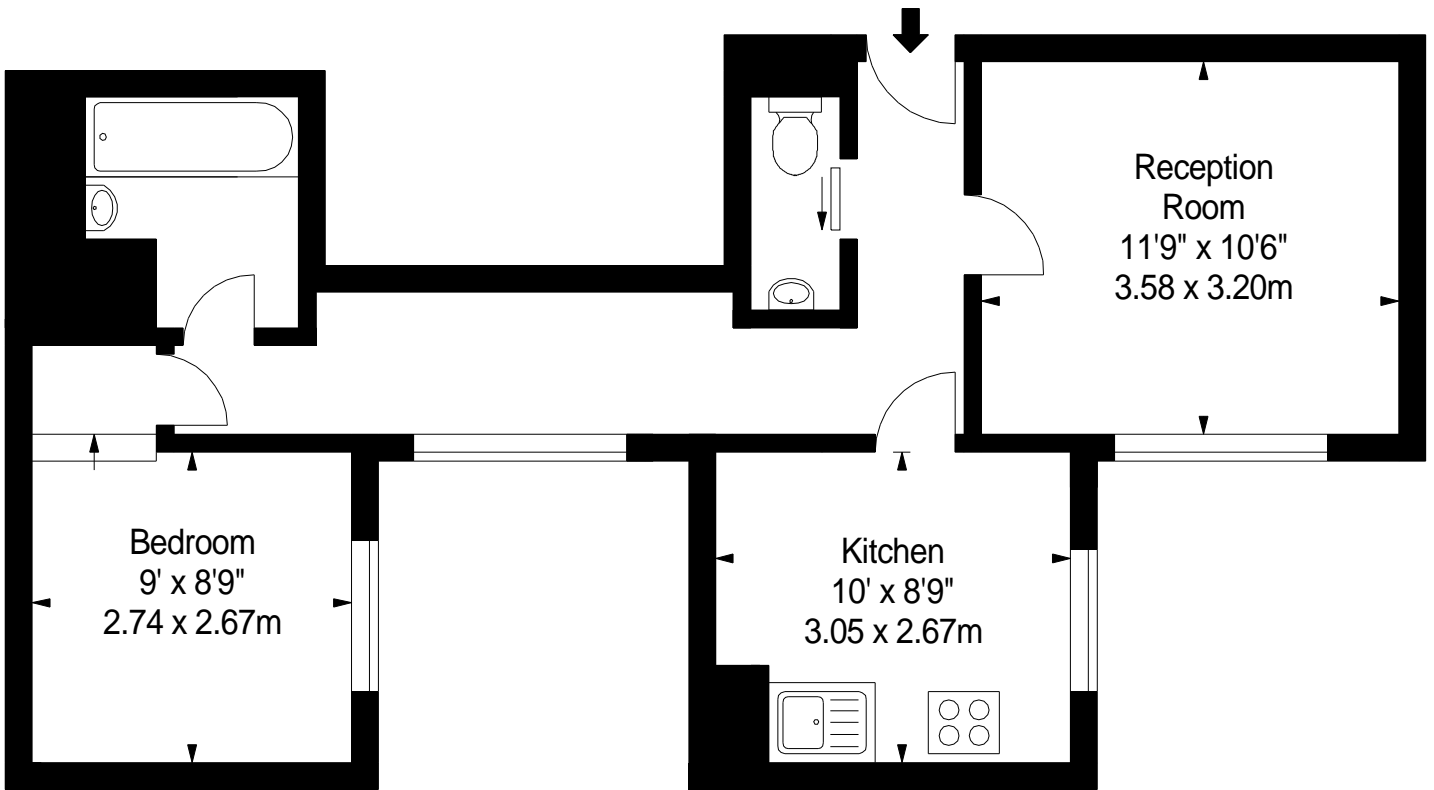

**Flat B7,
86 - 92 Kensington Garden Square, W2**

**Approx. Gross Internal Area *
466 Ft² - 43.29 M²**

Lower Ground Floor